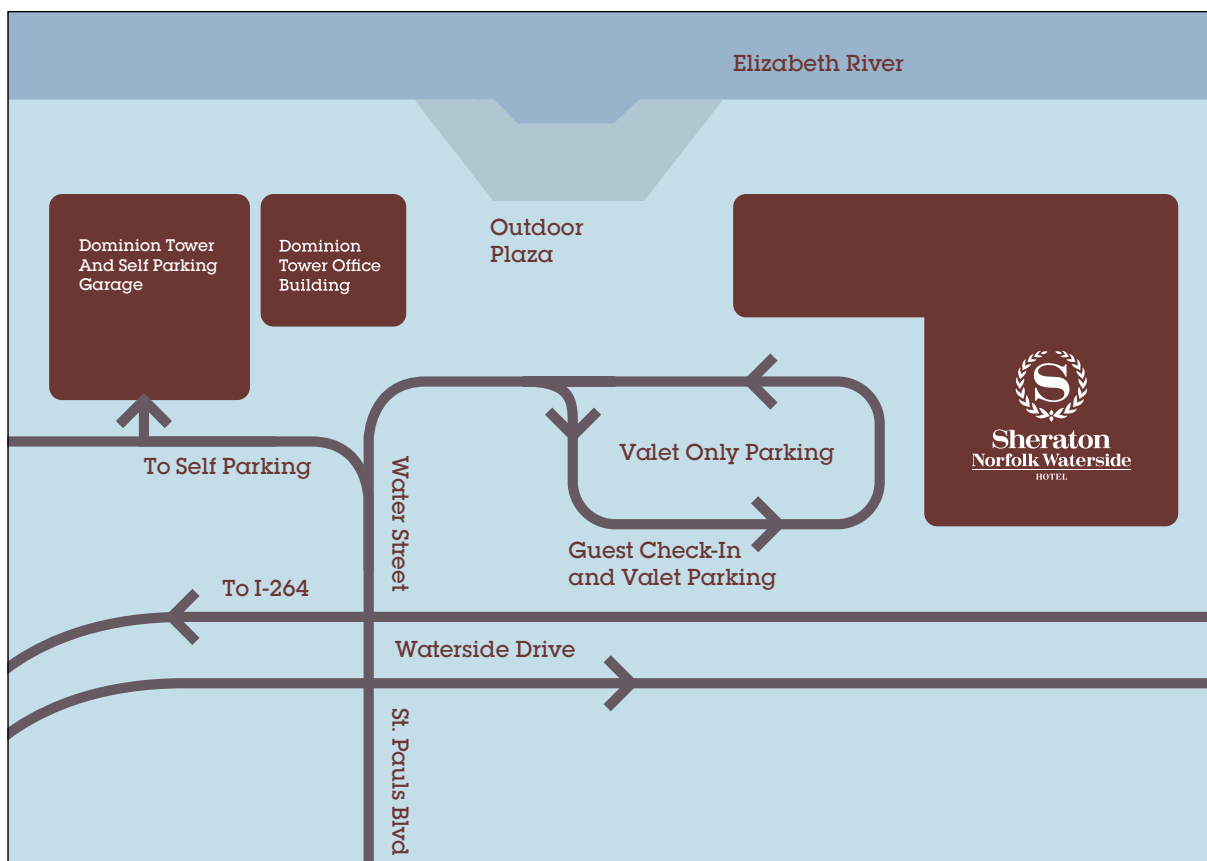

**Sheraton**  
**Norfolk Waterside**  
HOTEL

## Parking Information

### For Guest Check-In / Unloading and Valet Parking:

- From Waterside Drive turn onto Water Street and keep right, and proceed to hotel entrance.

### For Self-Parking:

- From Waterside Drive turn onto Water Street and keep left.
- The Dominion Tower garage entrance is to the right.
- After Parking, take the elevator to the lobby level and proceed through the Dominion Tower lobby following signs to the Sheraton Norfolk Waterside Hotel. Upon exiting Dominion Tower, cross the outdoor plaza to the hotel entrance.