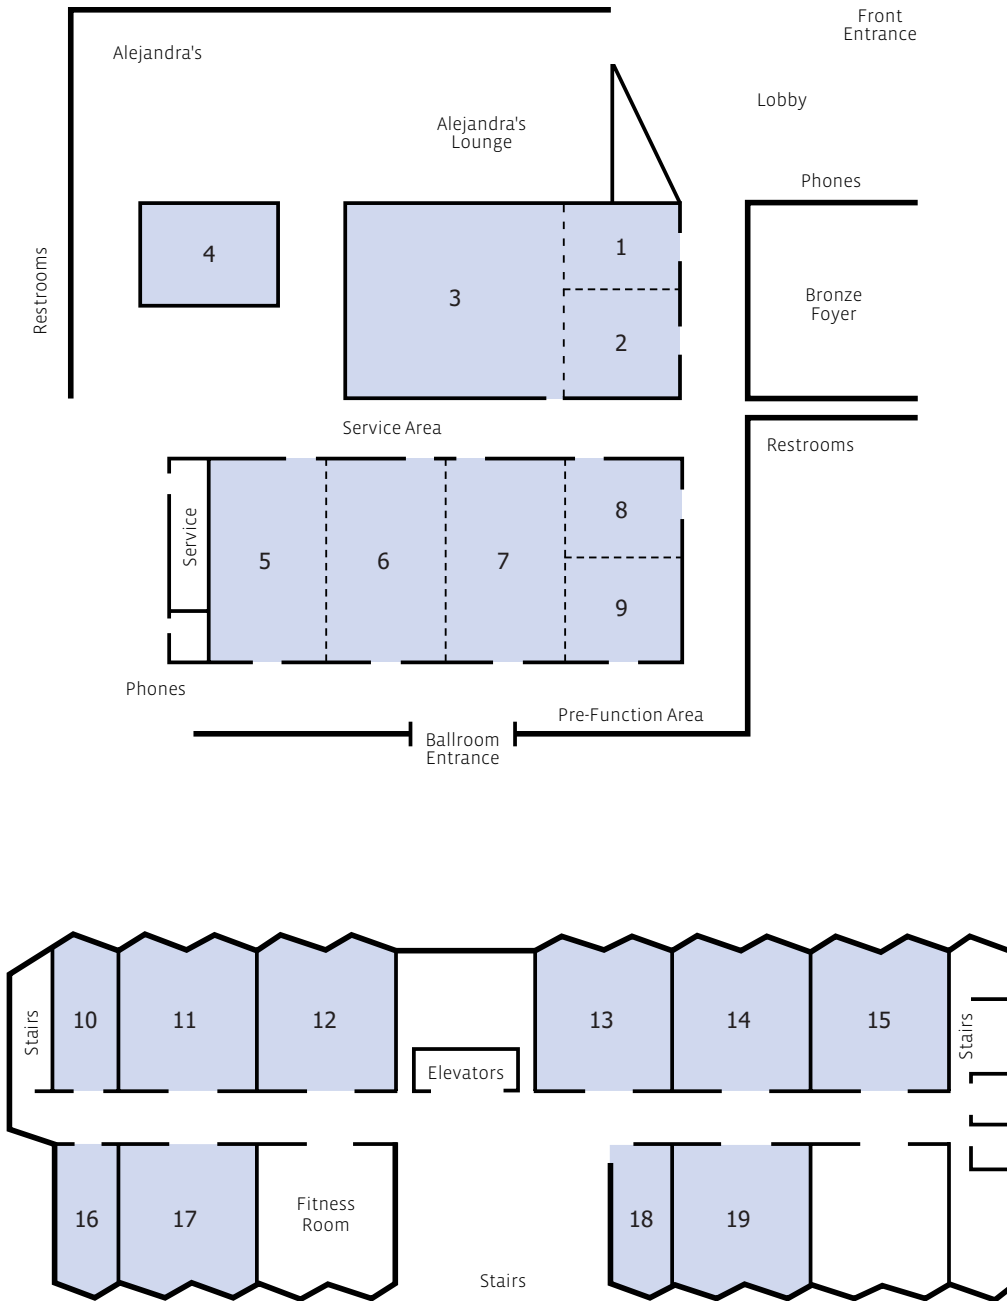

Sheraton Dallas North Hotel

4801 LBJ Freeway Dallas, Texas 75244
972 661 3600 sheraton.com/dallasnorth

Key

Room 1: Bronze Ballroom I	Room 6: Gold	Room 11: Garnet	Room 16: Coral
Room 2: Bronze Ballroom II	Room 7: Silver	Room 12: Jade	Room 17: Emerald
Room 3: Bronze Ballroom III	Room 8: Copper	Room 13: Pearl	Room 18: Opal
Room 4: Mesquite	Room 9: Nickel	Room 14: Ruby	Room 19: Quartz
Room 5: Platinum	Room 10: Diamond	Room 15: Sapphire